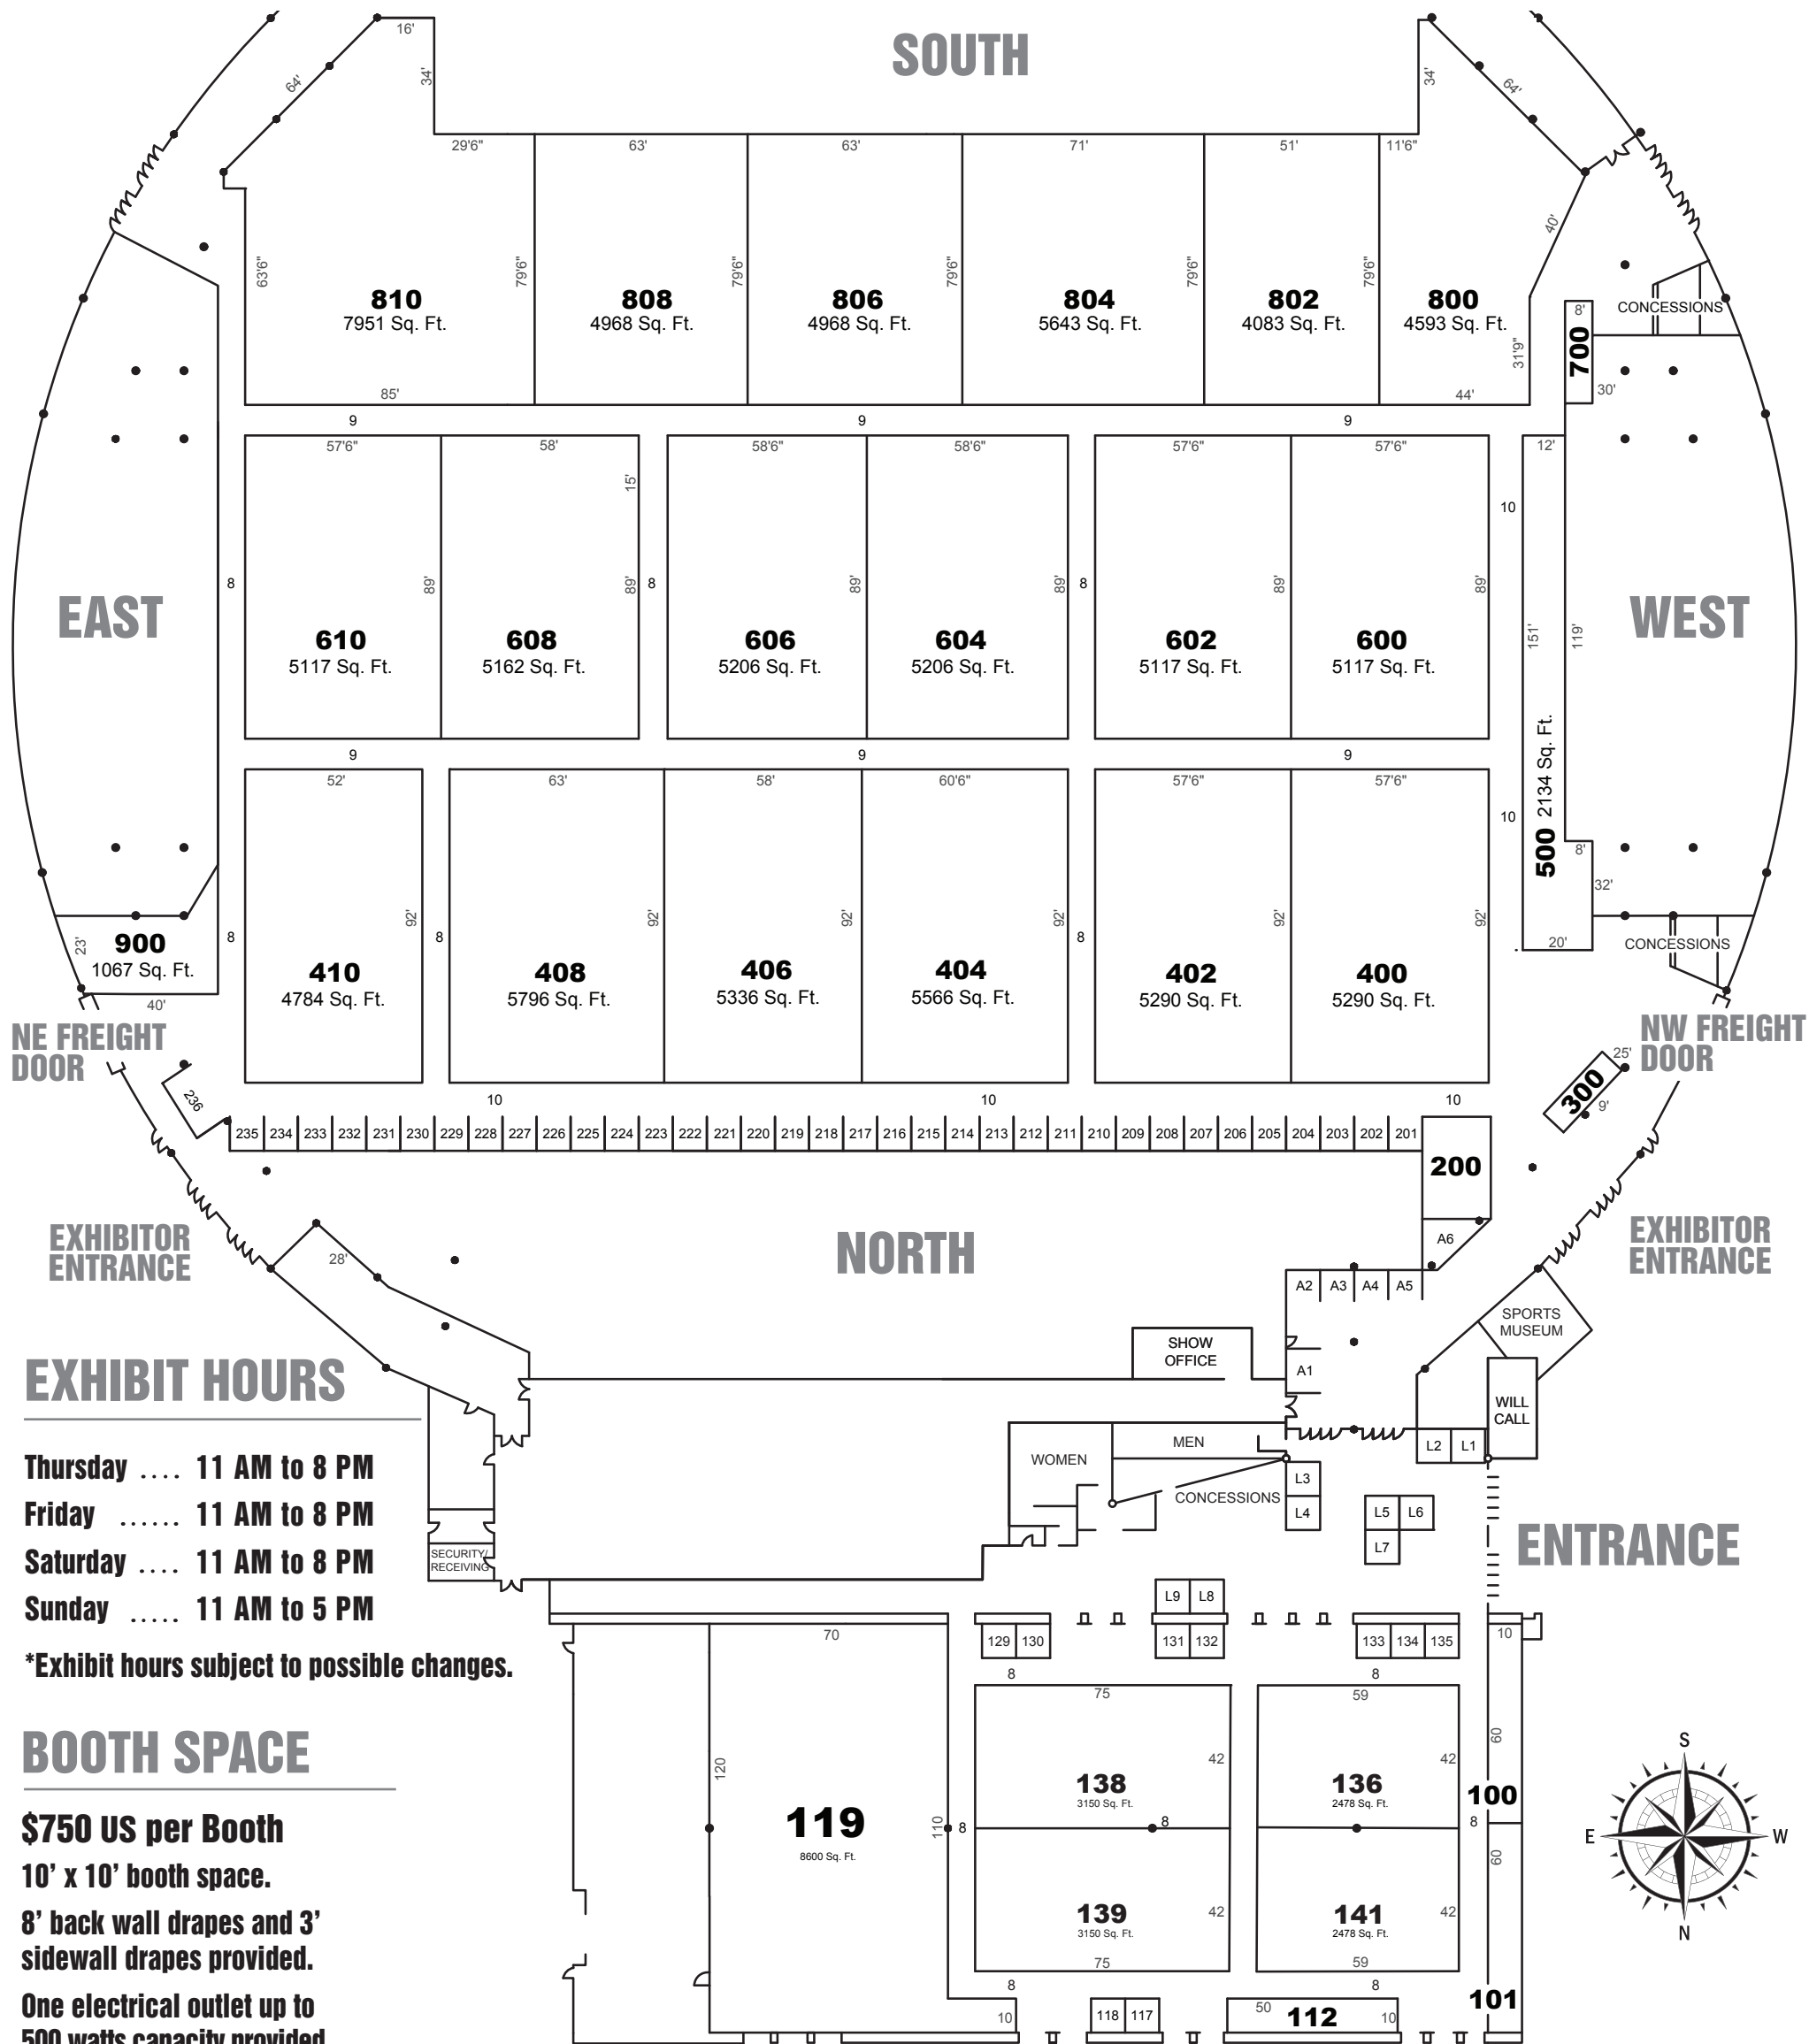

BOTH SHOWS AT THE TACOMA DOME

EXHIBIT HOURS

- Thursday 11 AM to 8 PM
- Friday 11 AM to 8 PM
- Saturday 11 AM to 8 PM
- Sunday 11 AM to 5 PM

*Exhibit hours subject to possible changes.

BOOTH SPACE

- \$750 US per Booth**
- 10' x 10' booth space.
- 8' back wall drapes and 3' sidewall drapes provided.
- One electrical outlet up to 500 watts capacity provided.

INDOOR BULK

- \$2.70 per sq ft**
- No space dividers/drapes furnished with bulk space.

OUTDOOR BULK

- \$1.25 per sq ft**
- Call for space layout and additional information.

Floor plan and exhibit hours subject to any necessary change without notice. Floor plan by O'Loughlin Trade Shows. Copyright 2019.