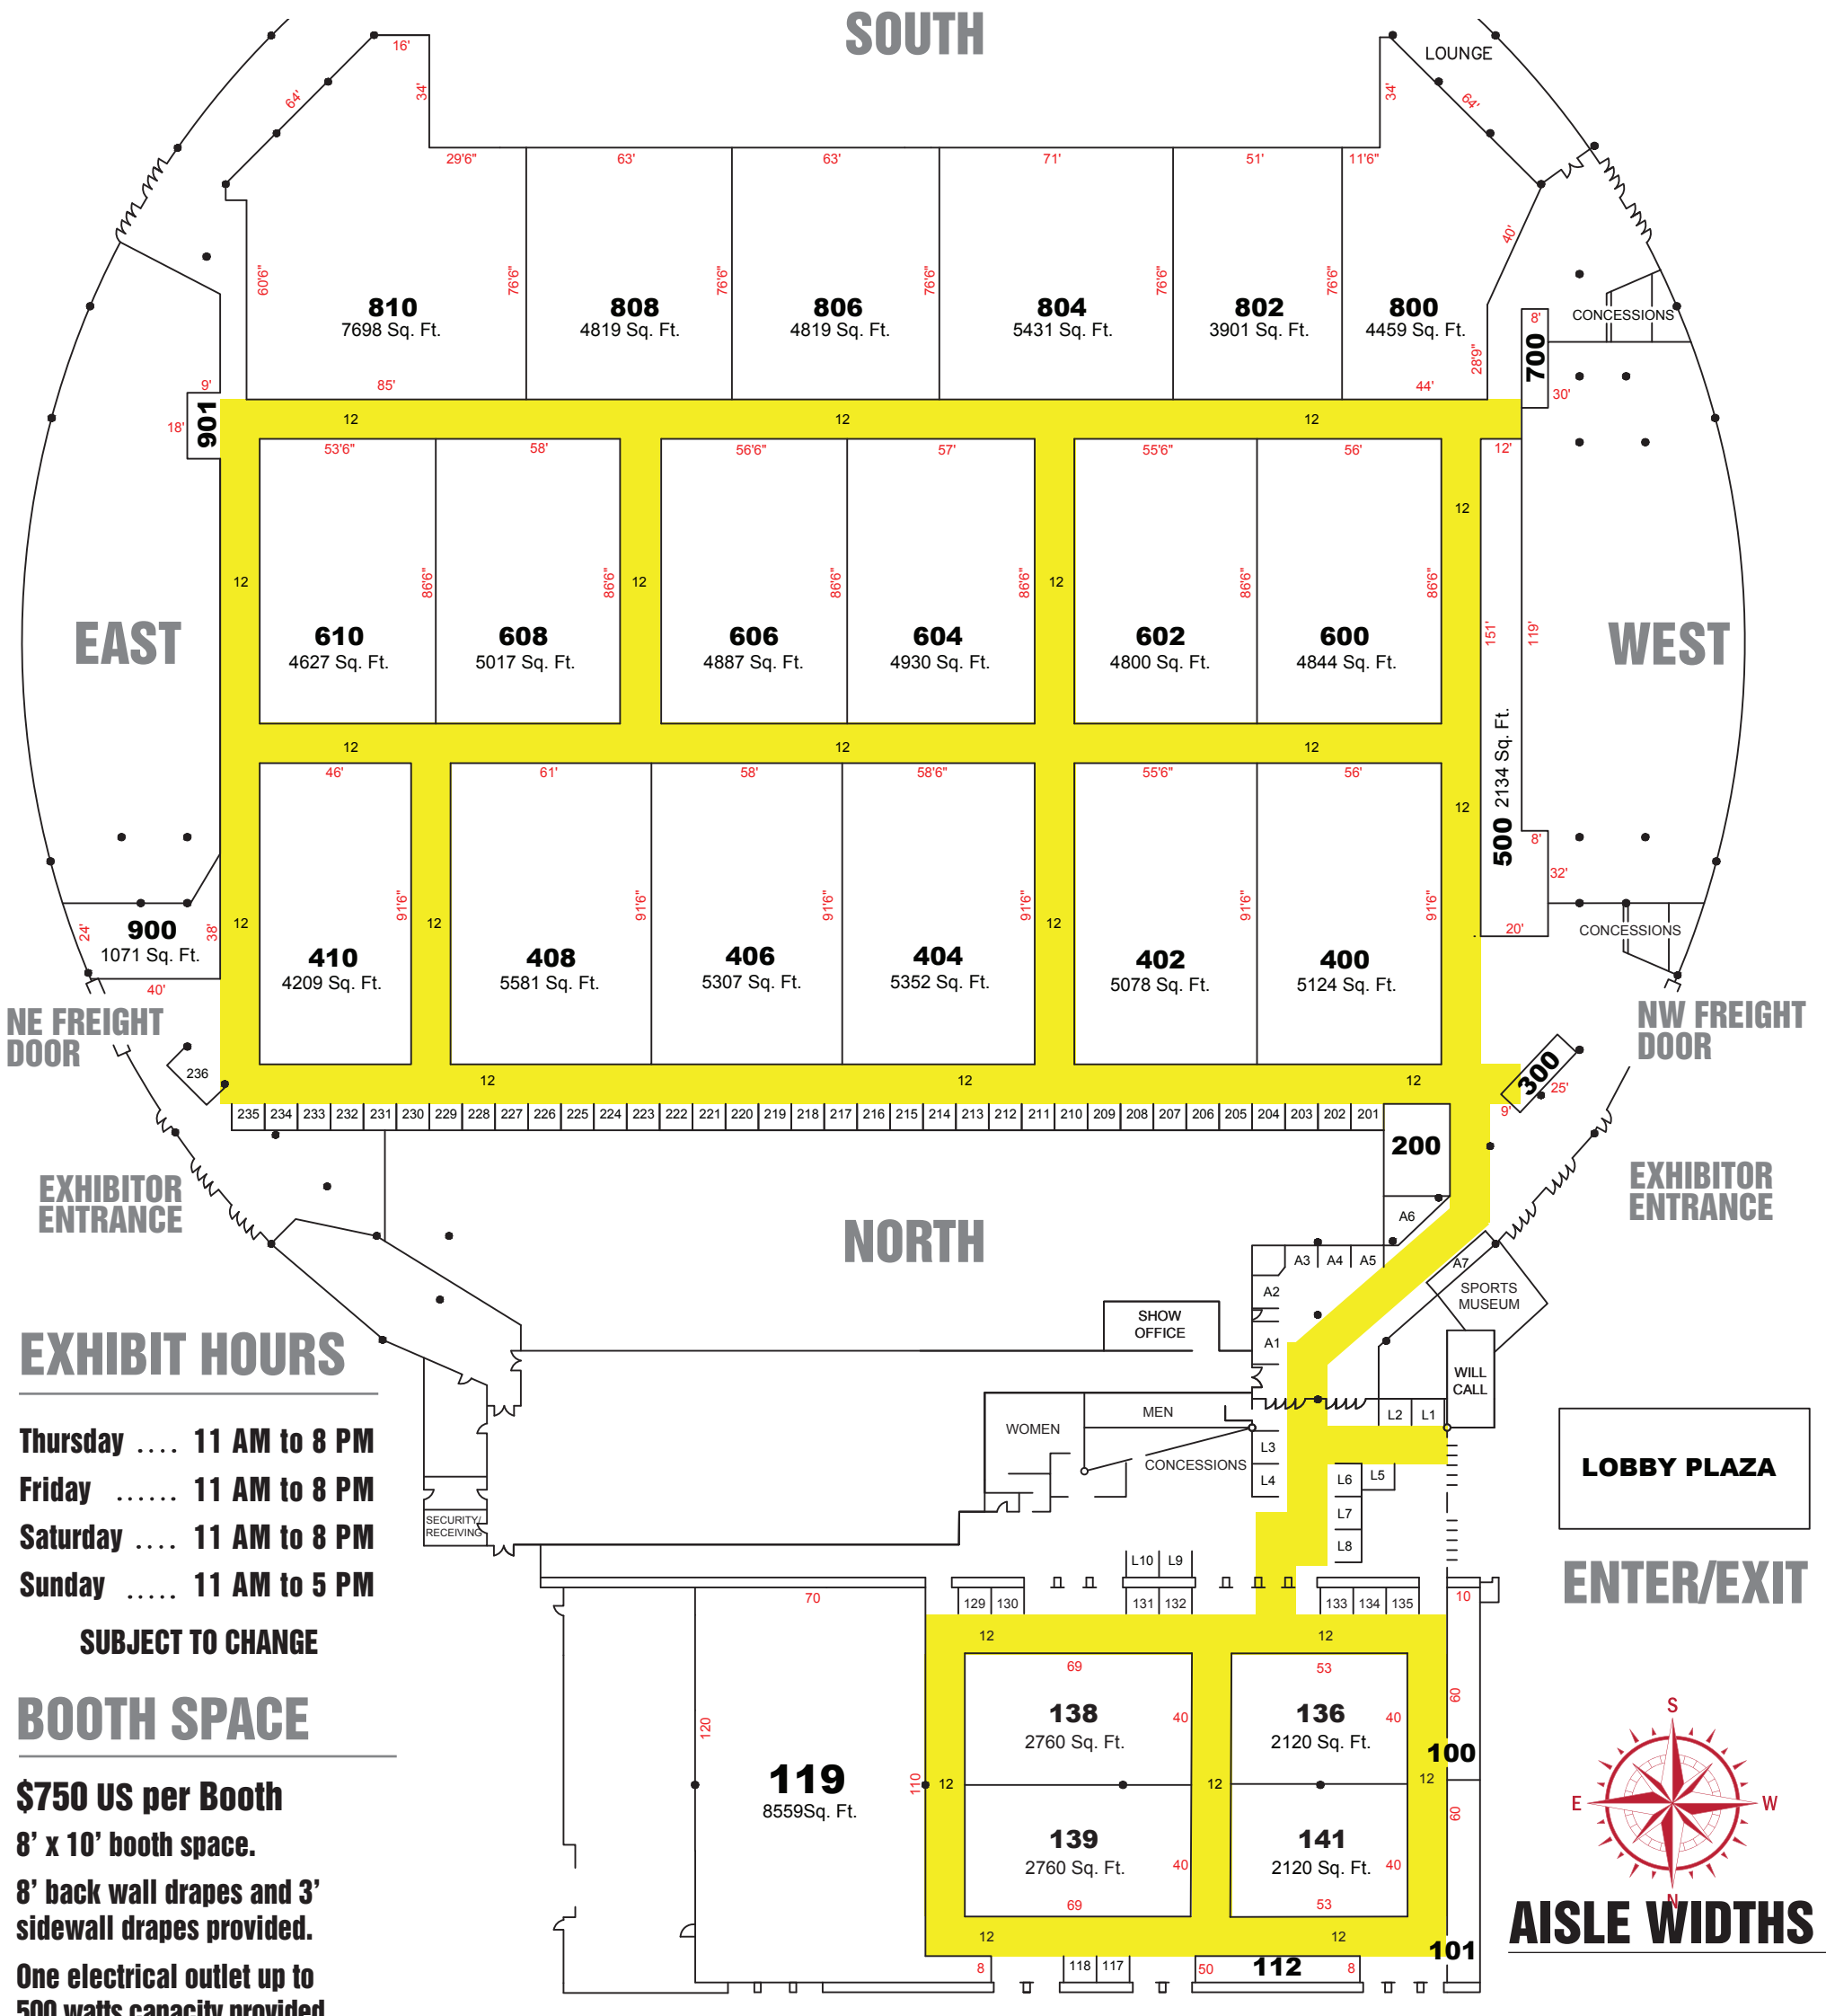

# TACOMA FALL RV SHOW

OCTOBER 7-10, 2021

TACOMAFALLRVSHOW.COM

BOTH SHOWS AT THE TACOMA DOME

## BOOTH SPACE

**\$750 US per Booth**  
 8' x 10' booth space.  
 8' back wall drapes and 3' sidewall drapes provided.  
 One electrical outlet up to 500 watts capacity provided.

## OUTDOOR BULK

**\$1.25 per sq ft**  
 Call for space layout and additional information.

## AISLE WIDTHS

• Main north/south and entry aisles shaded in gray may need to be extended to 12' to comply with COVID safety measures.

Floor plan and exhibit hours subject to any necessary change without notice. Floor plan by O'Loughlin Trade Shows. Copyright 2020.