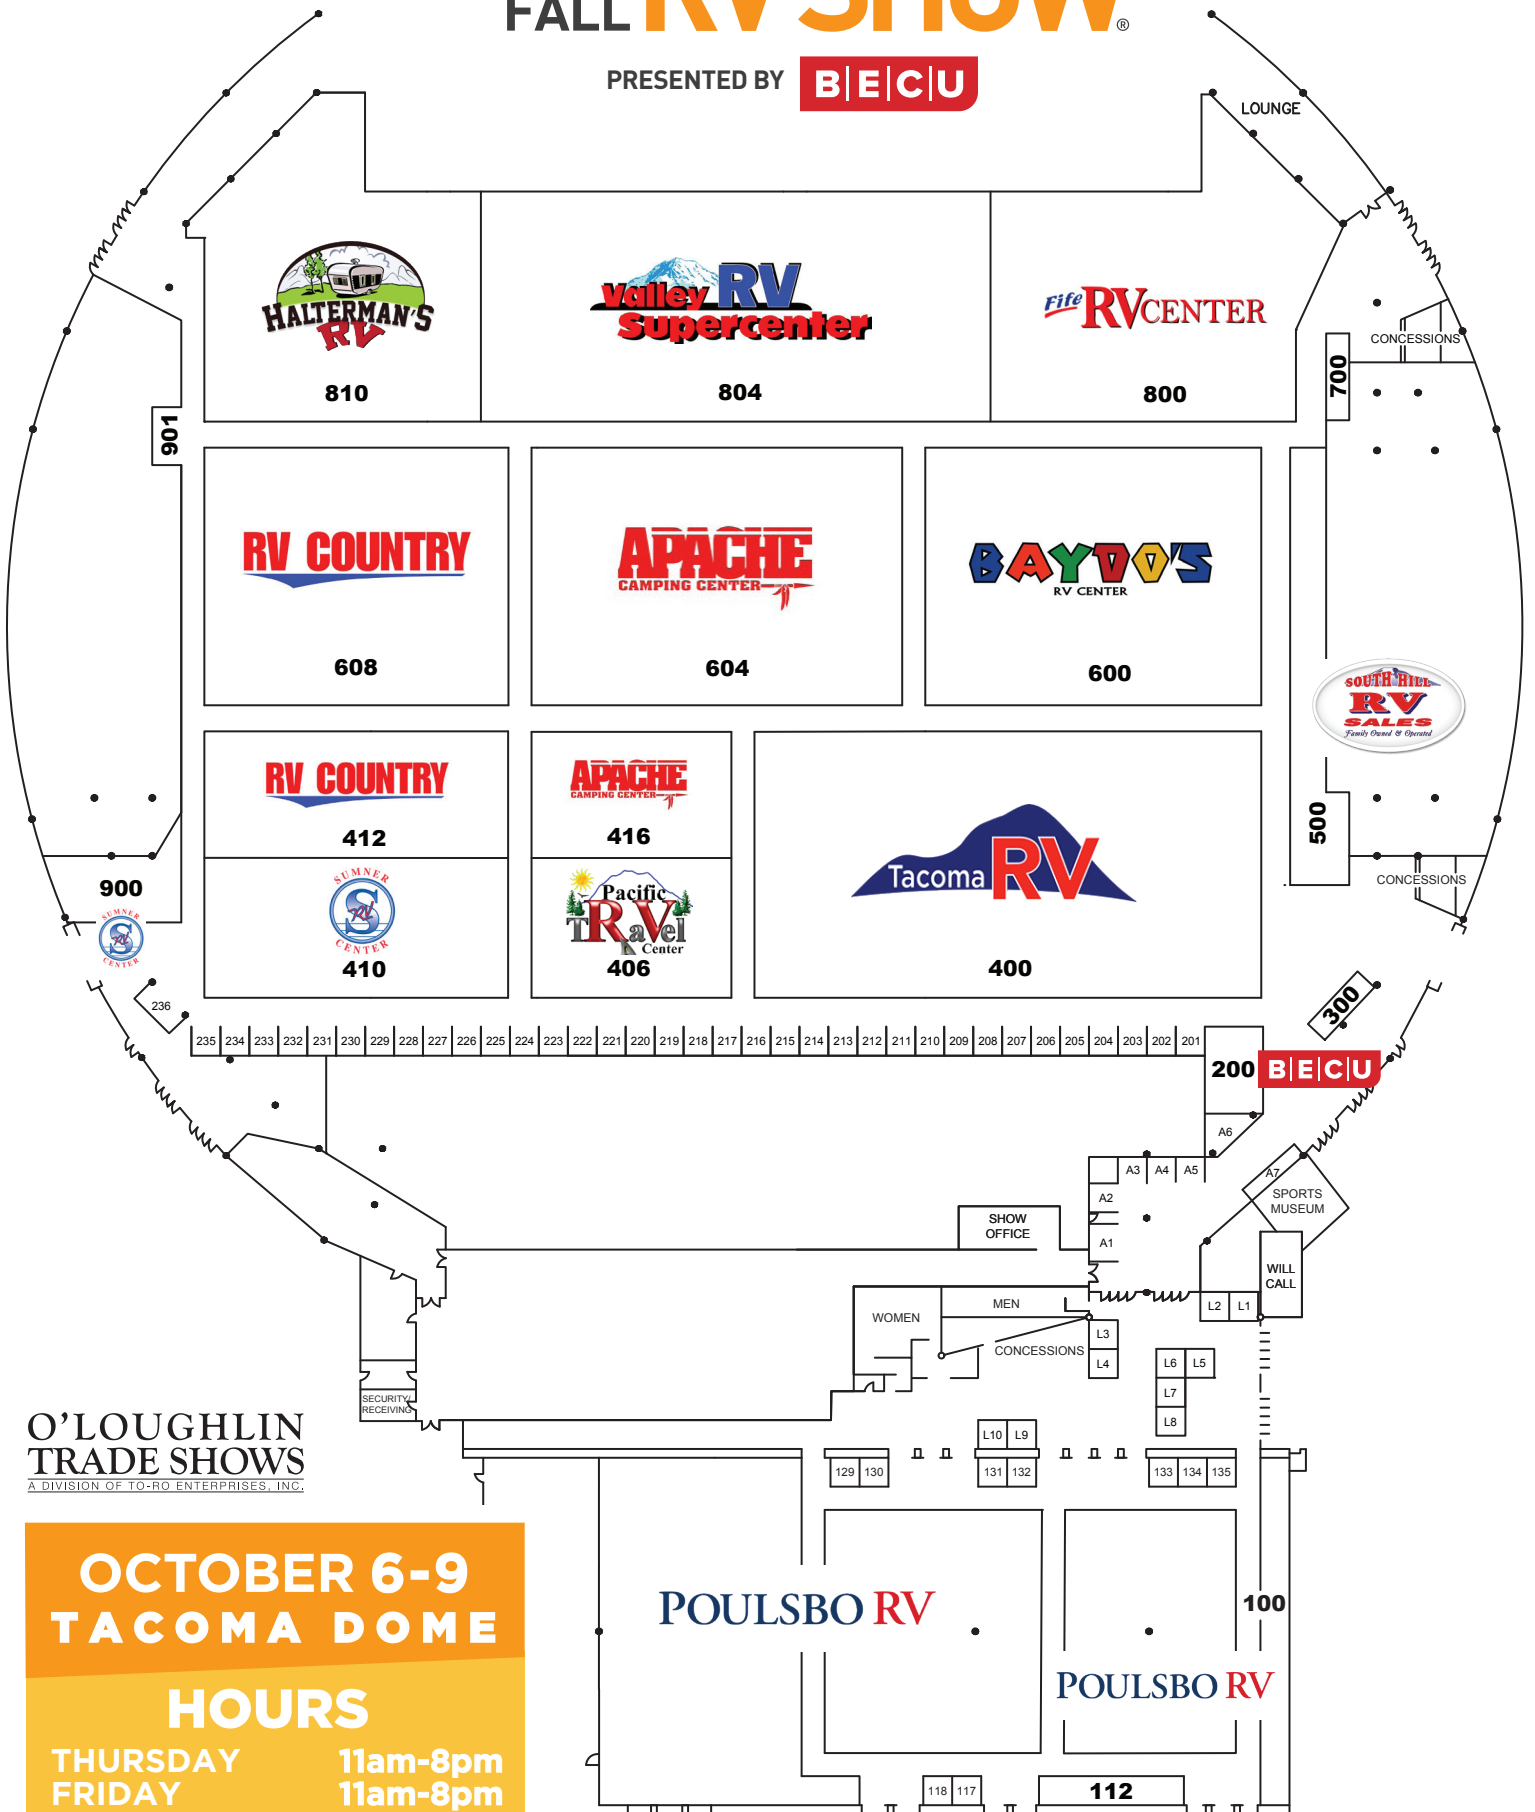

BRAND LIST

Due to dealer inventory issues, we have posted the Brand List on our website instead of posting it in our show guide to make sure it is as accurate as possible. Please use your smartphone to scan the code to the right. If you are looking for a specific model and wondering if it is going to be on display, please call the dealer directly.

DUE TO INVENTORY AND SHIPPING DATES, NOT ALL OF THESE BRANDS MAY BE SHOWCASED DURING THE EVENT. PLEASE CONTACT THE DEALER DIRECTLY TO INQUIRE. CHANGES IN THE LIST WILL NOT RESULT IN A REFUND AT THE SHOW. THIS LIST DOES NOT INCLUDE USED/PREOWNED INVENTORY OF THE ON SITE DEALERS.

EXHIBITOR LIST

BECU	200	NEW WORLD CBD	214
BOBS FREAKIN NUTS	L5	NORTHWEST VAN BY SEATTLE RV ADVENTURES	204
CHAMBERS BAY RV	L6	OWL TRAILERS	A3
COUMBS RV TRUCK ACCESSORIES	A1	PNW INTERNATIONAL INC	228
COVER YOUR TOYS STORAGE SOLUTIONS	202	POLAR BEAR EXTERIOR SOLUTIONS	225
CUTCO CUTLERY WASHINGTON	220	PRITCHARD COMMERCIAL	218
DTP TECHNOLOGIES LLC	221	RENEWAL BY ANDERSEN	131
EDWARD JONES	215	SHELFGENIE	224
GARLIC GOURMAY/GARLIC EXPRESSIONS	A7	SYSTEM PAVERS	226
GENESIS AUTOMOTIVE & RV REPAIR INC	213	THE SEATTLE TIMES	L8
H & H BRANDS 30 SECOND SALSA	L1	THE SPRINTER SHOP INC	227
JACUZZI BATH REMODEL OF SEATTLE	230	TRI STATE ROOFING	211
JW WORLD RESOURCES	A6, L7	US LAW SHIELD	222
K/M RESORTS OF AMERICA INC	L3	VETERANS OF FOREIGN WARS	217
KITCHEN CRAFT INTERNATIONAL	L9	WE SPEAK MEDICARE / WE SPEAK INSURANCE	216
LEAFFILTER NORTH LLC	223	WESCRAFT RV	201
NESKOWIN CREEK RV RESORT/SPR OF OREGON	203		

*EXHIBITOR LIST IS SUBJECT TO CHANGE WITHOUT NOTICE. CHANGES IN THE LIST WILL NOT RESULT IN A REFUND AT THE SHOW.

PARTICIPATING DEALERS

APACHE CAMPING CENTER

9402 PACIFIC AVE
TACOMA, WA 98444
(253) 535-6522
APACHECAMPING.COM

BAYDO'S RV CENTER

4819 20TH ST E
FIFE, WA 98424
(253) 896-4500
BAYDOS.COM

FIFE RV CENTER

3410 PACIFIC HWY E
FIFE, WA 98424
(253) 284-6600
FIFERVCENTER.COM

HALTERMAN'S RV

1700 51ST AVE E
FIFE, WA 98424
(253) 517-5801
HALTERMANSRV.COM

PACIFIC TRAVEL CENTER

10211 PACIFIC AVE S
TACOMA, WA 98444
(253) 531-4774
PACICTRAVELCENTER.COM

POULSBO RV

2950 PACIFIC HWY E
FIFE, WA 98424
(866) 414-9937
POULSBORV.COM

PUYALLUP RV

12616 MERIDIAN ST E
PUYALLUP, WA 98373
(253) 845-1500
PUYALLUPRV.COM

RV COUNTRY

5111 20TH ST E
FIFE, WA 98424
(253) 200-1085
RVCOUNTRY.COM

SOUTH HILL RV SALES

12414 MERIDIAN E
PUYALLUP, WA 98373
(866) 435-7751
SOUTHILLRV.COM

SUMNER RV CENTER

4309 E VALLEY HWY E
SUMNER, WA 98390
(253) 863-5644
SUMNERRV.COM

TACOMA RV CENTER

6300 PACIFIC HWY E
FIFE, WA 98424
(253) 896-4401
TACOMARV.COM

VALLEY RV SUPERCENTER

619 WASHINGTON AVE N
KENT, WA 98032
(800) 460-3143
VALLEYRVSUPERCENTER.COM

TACOMA FALL RV SHOW

PRESENTED BY **BEICU**

**O'LOUGHLIN
TRADE SHOWS**
A DIVISION OF TO-RO ENTERPRISES, INC.

**OCTOBER 6-9
TACOMA DOME**

HOURS

THURSDAY	11am-8pm
FRIDAY	11am-8pm
SATURDAY	10am-8pm
SUNDAY	10am-5pm