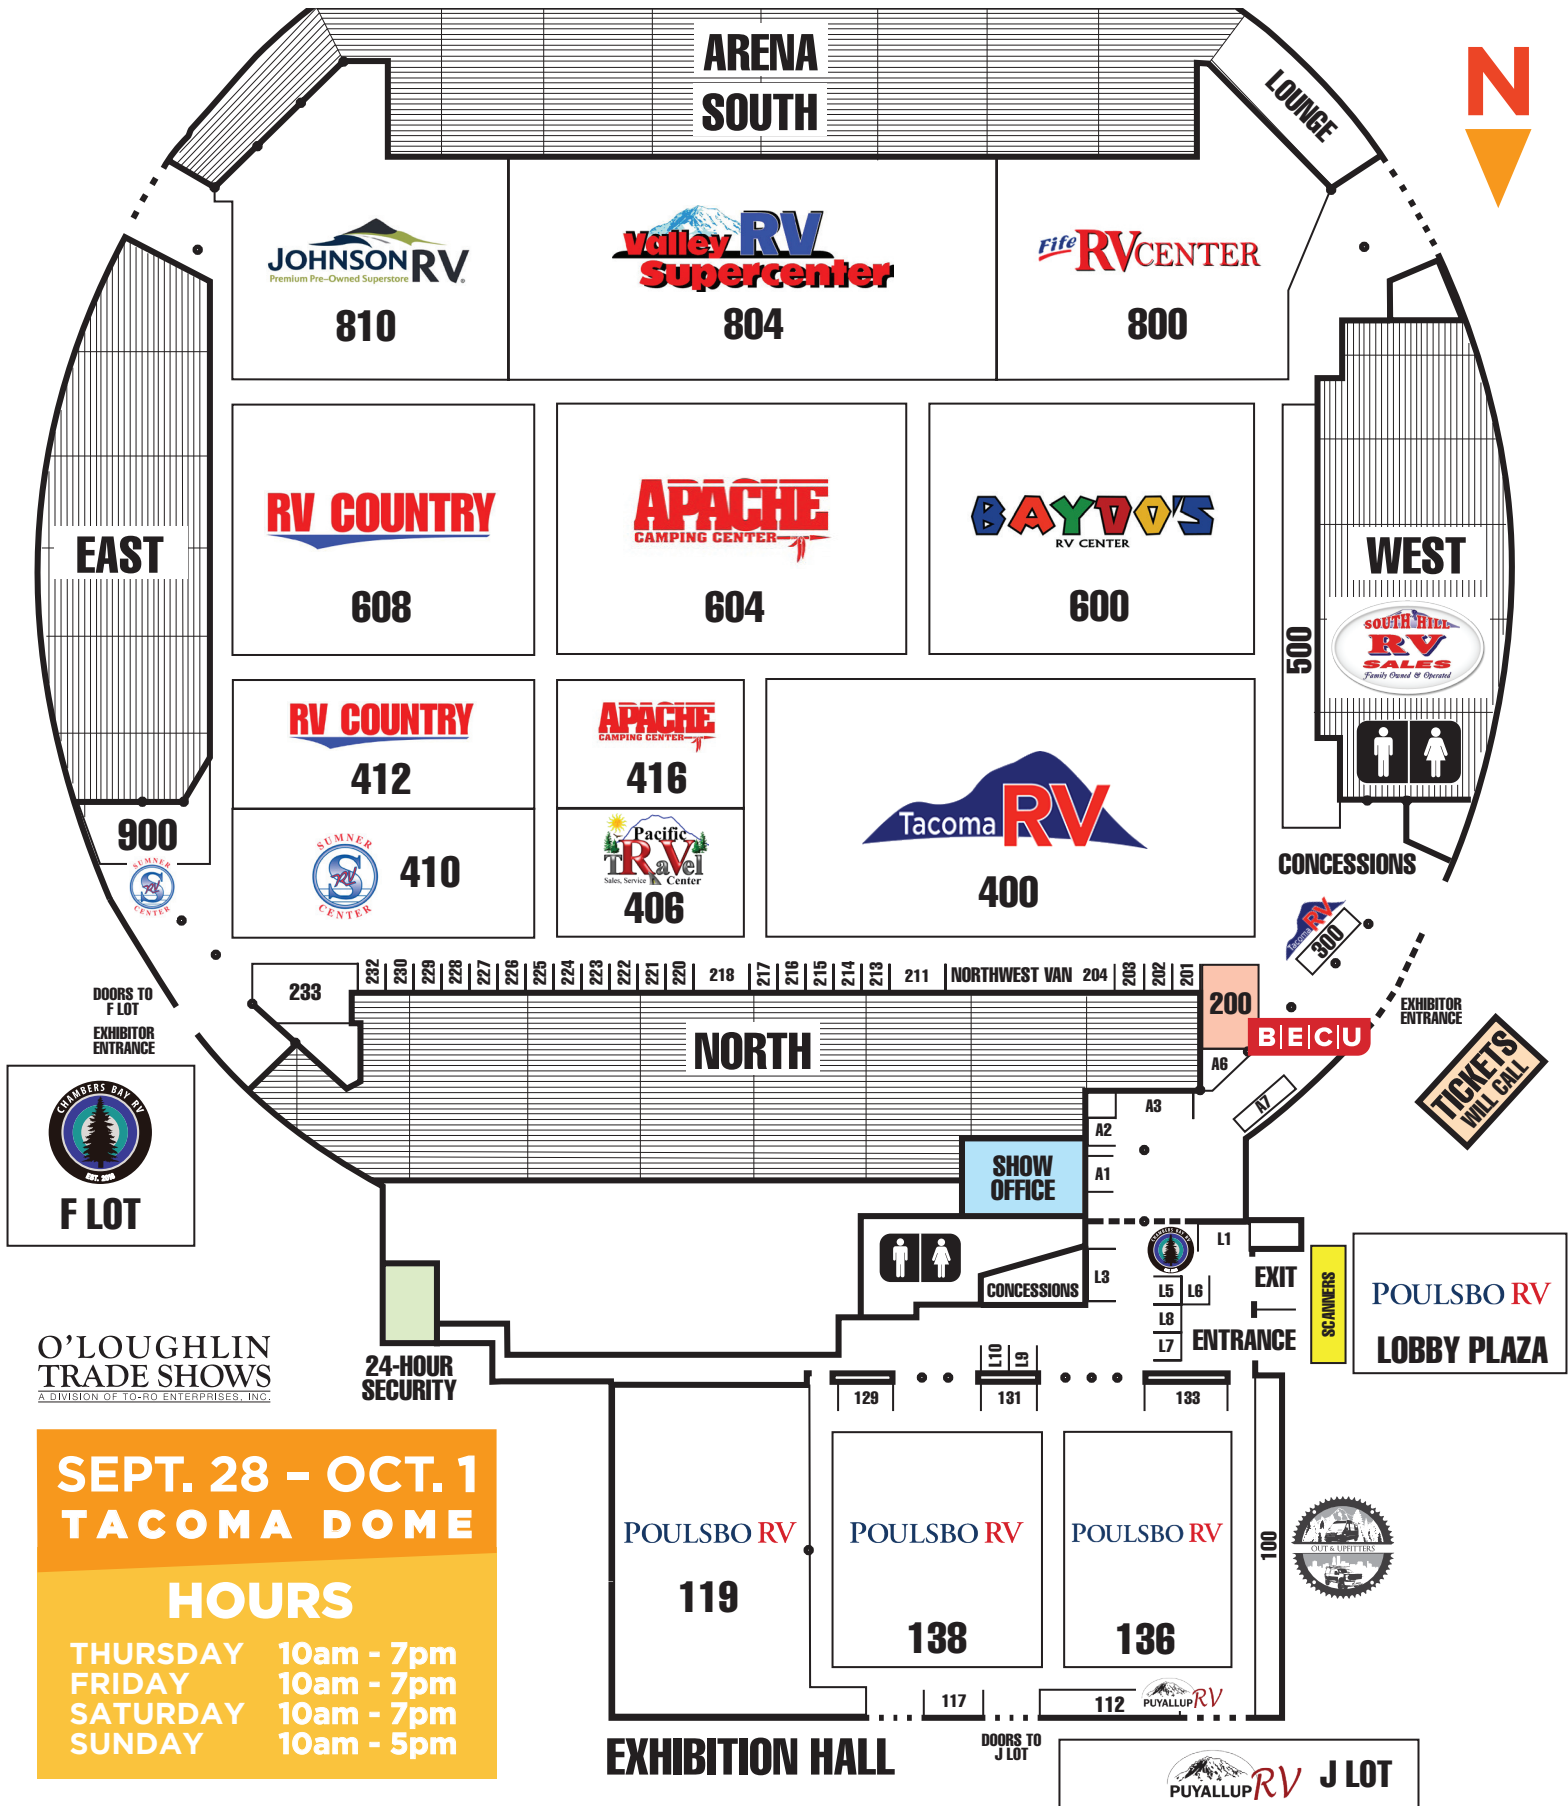

39TH ANNUAL
TACOMA FALL RV SHOW

PRESENTED BY **BE|CU**

SEPT. 28 - OCT. 1
TACOMA DOME

HOURS

THURSDAY 10am - 7pm
 FRIDAY 10am - 7pm
 SATURDAY 10am - 7pm
 SUNDAY 10am - 5pm